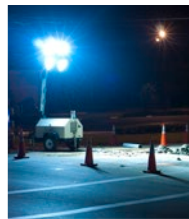

Learn more at petrocloud.com